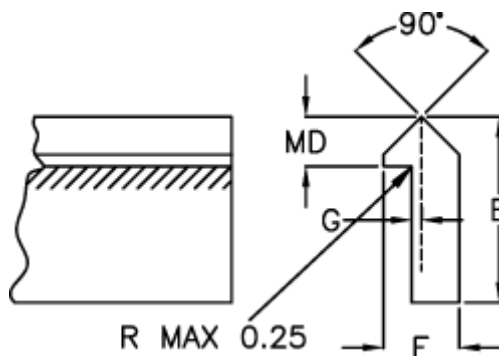

Data Sheet

Article number: 055032500

Description: Single edge track T3 2500mm

Measures

E = 22.22

F = 8.71

G = 1.57

Kg/m = 1.020